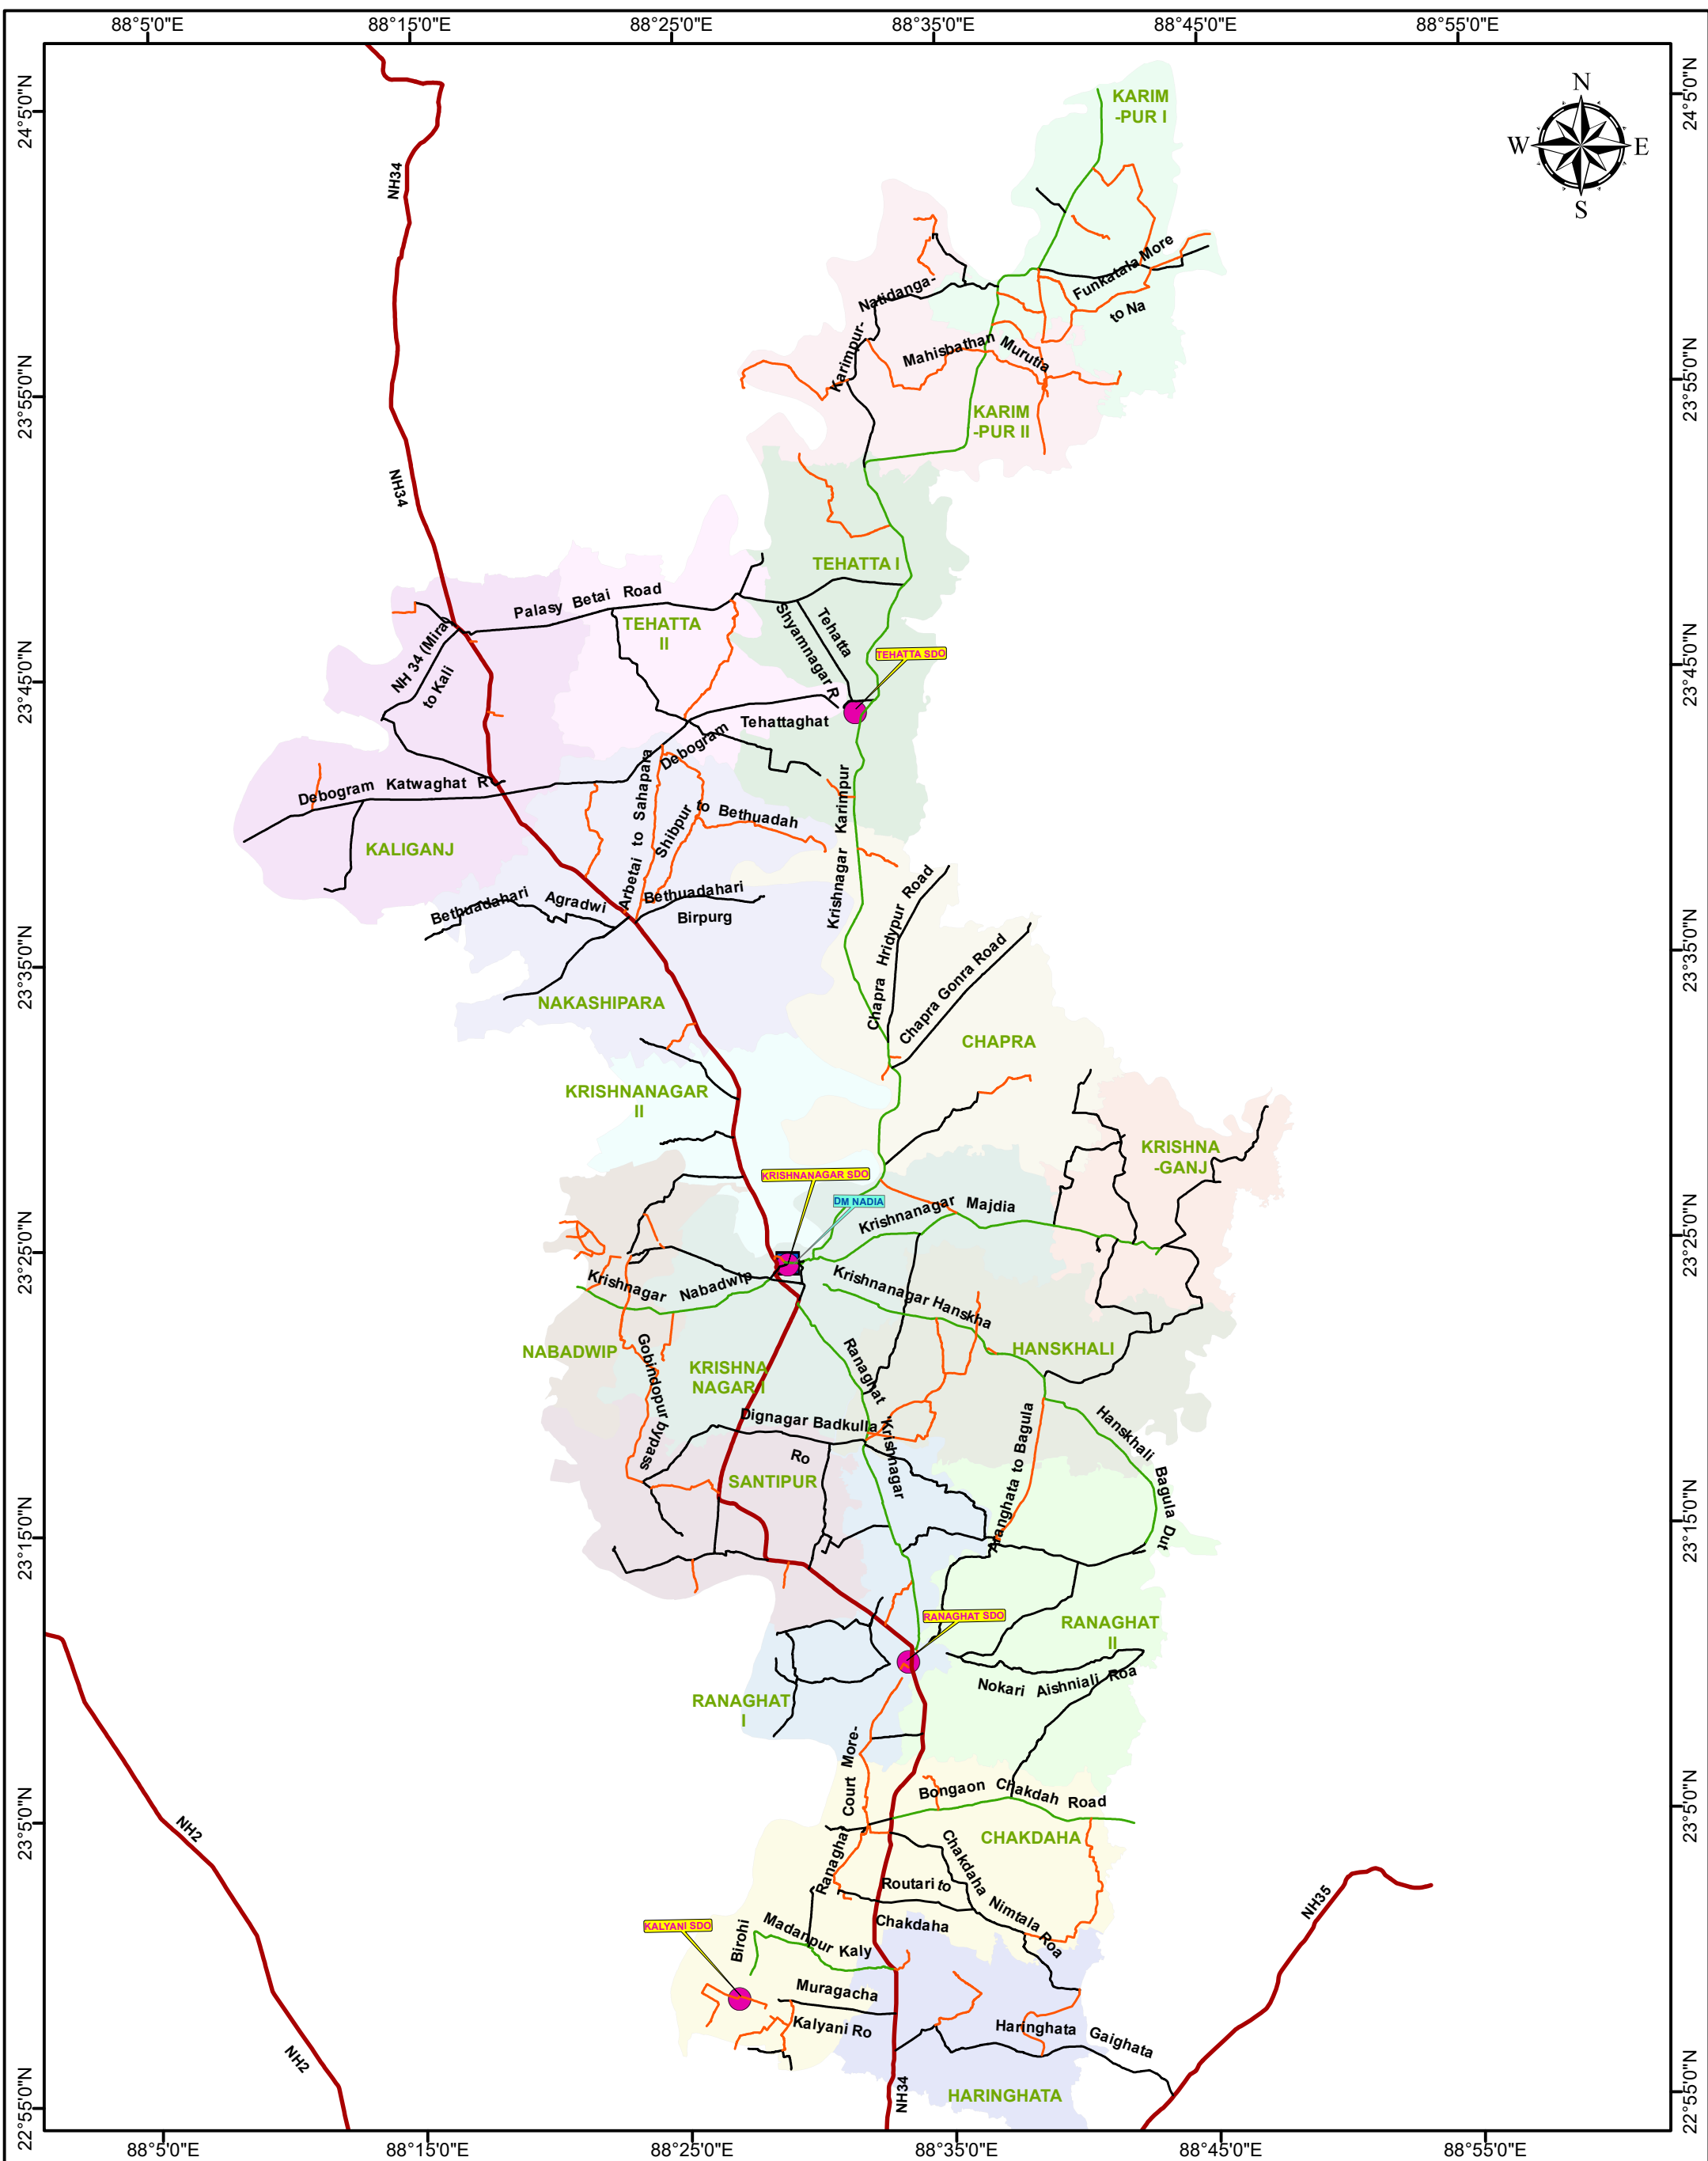

NADIA

LEGEND

—	NATIONAL HIGHWAY	●	SUB-DIVISION OFFICE
—	STATE HIGHWAY	■	DM OFFICE
—	MAJOR DISTRICT ROAD		DISTRICT
—	RURAL ROAD		